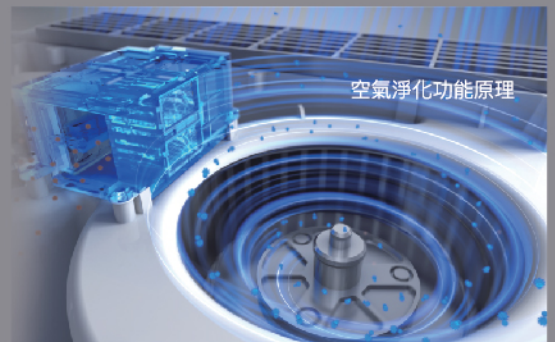

## 4 換氣功能 Ventilation

換氣功能將蒸氣抽走，令浴室不再煙霧瀰漫。設有高效換氣(6小時)與節能換氣(24小時)兩種模式，有效將空氣淨化去除異味。

Ventilation extracts all the steam and stale air with two modes, 6 hours and 24 hours. It is effective to remove the smell.